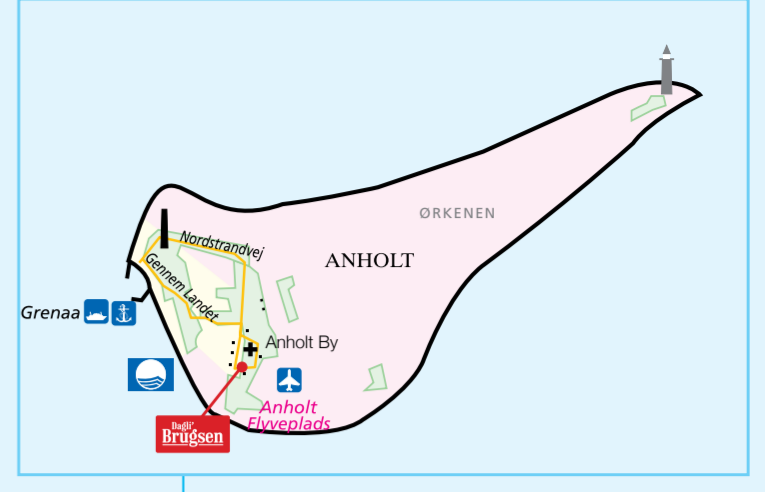

Djursland Turistguide

LEGEND

- Wood
- Field
- Moor/meadow
- City
- Lake
- + Sight
- ⚓ Lighthouse
- + Castle/manor
- + Church
- ⚓ Yacht harbour
- ⚓ Ferry
- ✈ Airport
- + Cultural sight/Attractions
- + Camping ground
- + Hostel
- ⌂ Golf Course
- + Dog forest
- + Bird tower
- + Mountain course
- + Blue Flag
- + Lifeguard
- --- Municipal boundary
- --- Motorway
- --- Highway
- --- Main road
- --- Page road
- --- Small road
- Ⓜ Motorway exit no.
- Ⓜ Road number
- --- Light rail/station
- + Parks
- + Nationalpark Mols Bjerge
- + Naturpark Randers Fjord
- --- Hiking and bicycle paths
- --- Marguerite route
- --- Route for cyclist
- --- Gjerrildbanestien
- --- Kaléstien
- --- Lodsstien
- --- Molsruten
- --- Djurslandstien

KEY MAPS

Local food products in Coop supermarkets

Find the Coop stores that offer local food products on the Djursland map – they are marked with one of the following logos:

Fair price petrol and diesel

Always fair prices. Open 24-hours. Following cards accepted:

- Diners Club, Eurocard/MasterCard, JCB, Visa, Acceptcard or Maestro.
- Cash: Danish Kroner or Euro.

www.ok.dk

Accommodation	66 Zorba.....page 20
5 Thorup Gjestgiveri B&B.....page 4	67 Satag Zap.....page 20
6 Allingåbro Hotel – B&B.....page 4	68 Ørsted Kro.....page 20
9 Klintegårdens B&B.....page 4	69 Stenbækhus, Mad på Mols.....page 20
10 Dalgaard Camping.....page 4	75 Auning Kro.....page 22
X Camping.....page 4	76 Spisehuset.....page 22
AZ Privat overnatning.....page 4	80 Grillkiosken i Ørsted.....page 22
81 Den Gamle Kro.....page 22	
Experiences	
24 Djurs Sommerland.....page 5	90 Pottehuset.....page 26
25 Kyst- og Fjordcentret.....page 6	91 August Art.....page 26
27 Skandinavisk Dyrepark.....page 8	93 Keramikker Jørgen Hansen.....page 26
28 Munkholm Zoo.....page 8	94 Lyspunkt.....page 26
29 Ree Park.....page 8	
30 Clausholm Slot.....page 10	
31 Dansk Motor & Maskinsamlng.....page 10	
32 Djurslands Jernbanemuseum.....page 10	
33 Djursland for fuld Damp.....page 10	
34 Stenvad Mosebrugscenter.....page 10	
38 Museum Østjylland.....page 12	
42 Auning Idræt & Kultur.....page 14	
43 Auning Kart Park.....page 14	
44 Naturpark Randers Fjord.....page 14	
47 Fodboldgolf.....page 14	
49 Lükker Golf & Spa Resort.....page 14	
50 Café Fjelle - Minigolf.....page 16	
51 Havmøllen.....page 16	
52 Larholm Retro.....page 16	
53 Kongsgården Bådudlejning.....page 16	
56 Quists Pluk selv.....page 16	
58 Højbjerg Gartneri.....page 16	
Auto service	
150 Kongsgårde Auto.....Backside map	
151 Motor-Centrum.....Backside map	
152 Brdr. Henriksen Auto.....Backside map	
Restaurants	
64 Restaurant Tullio.....page 20	
65 Møllebistroen i Auning.....page 20	

A B C D E