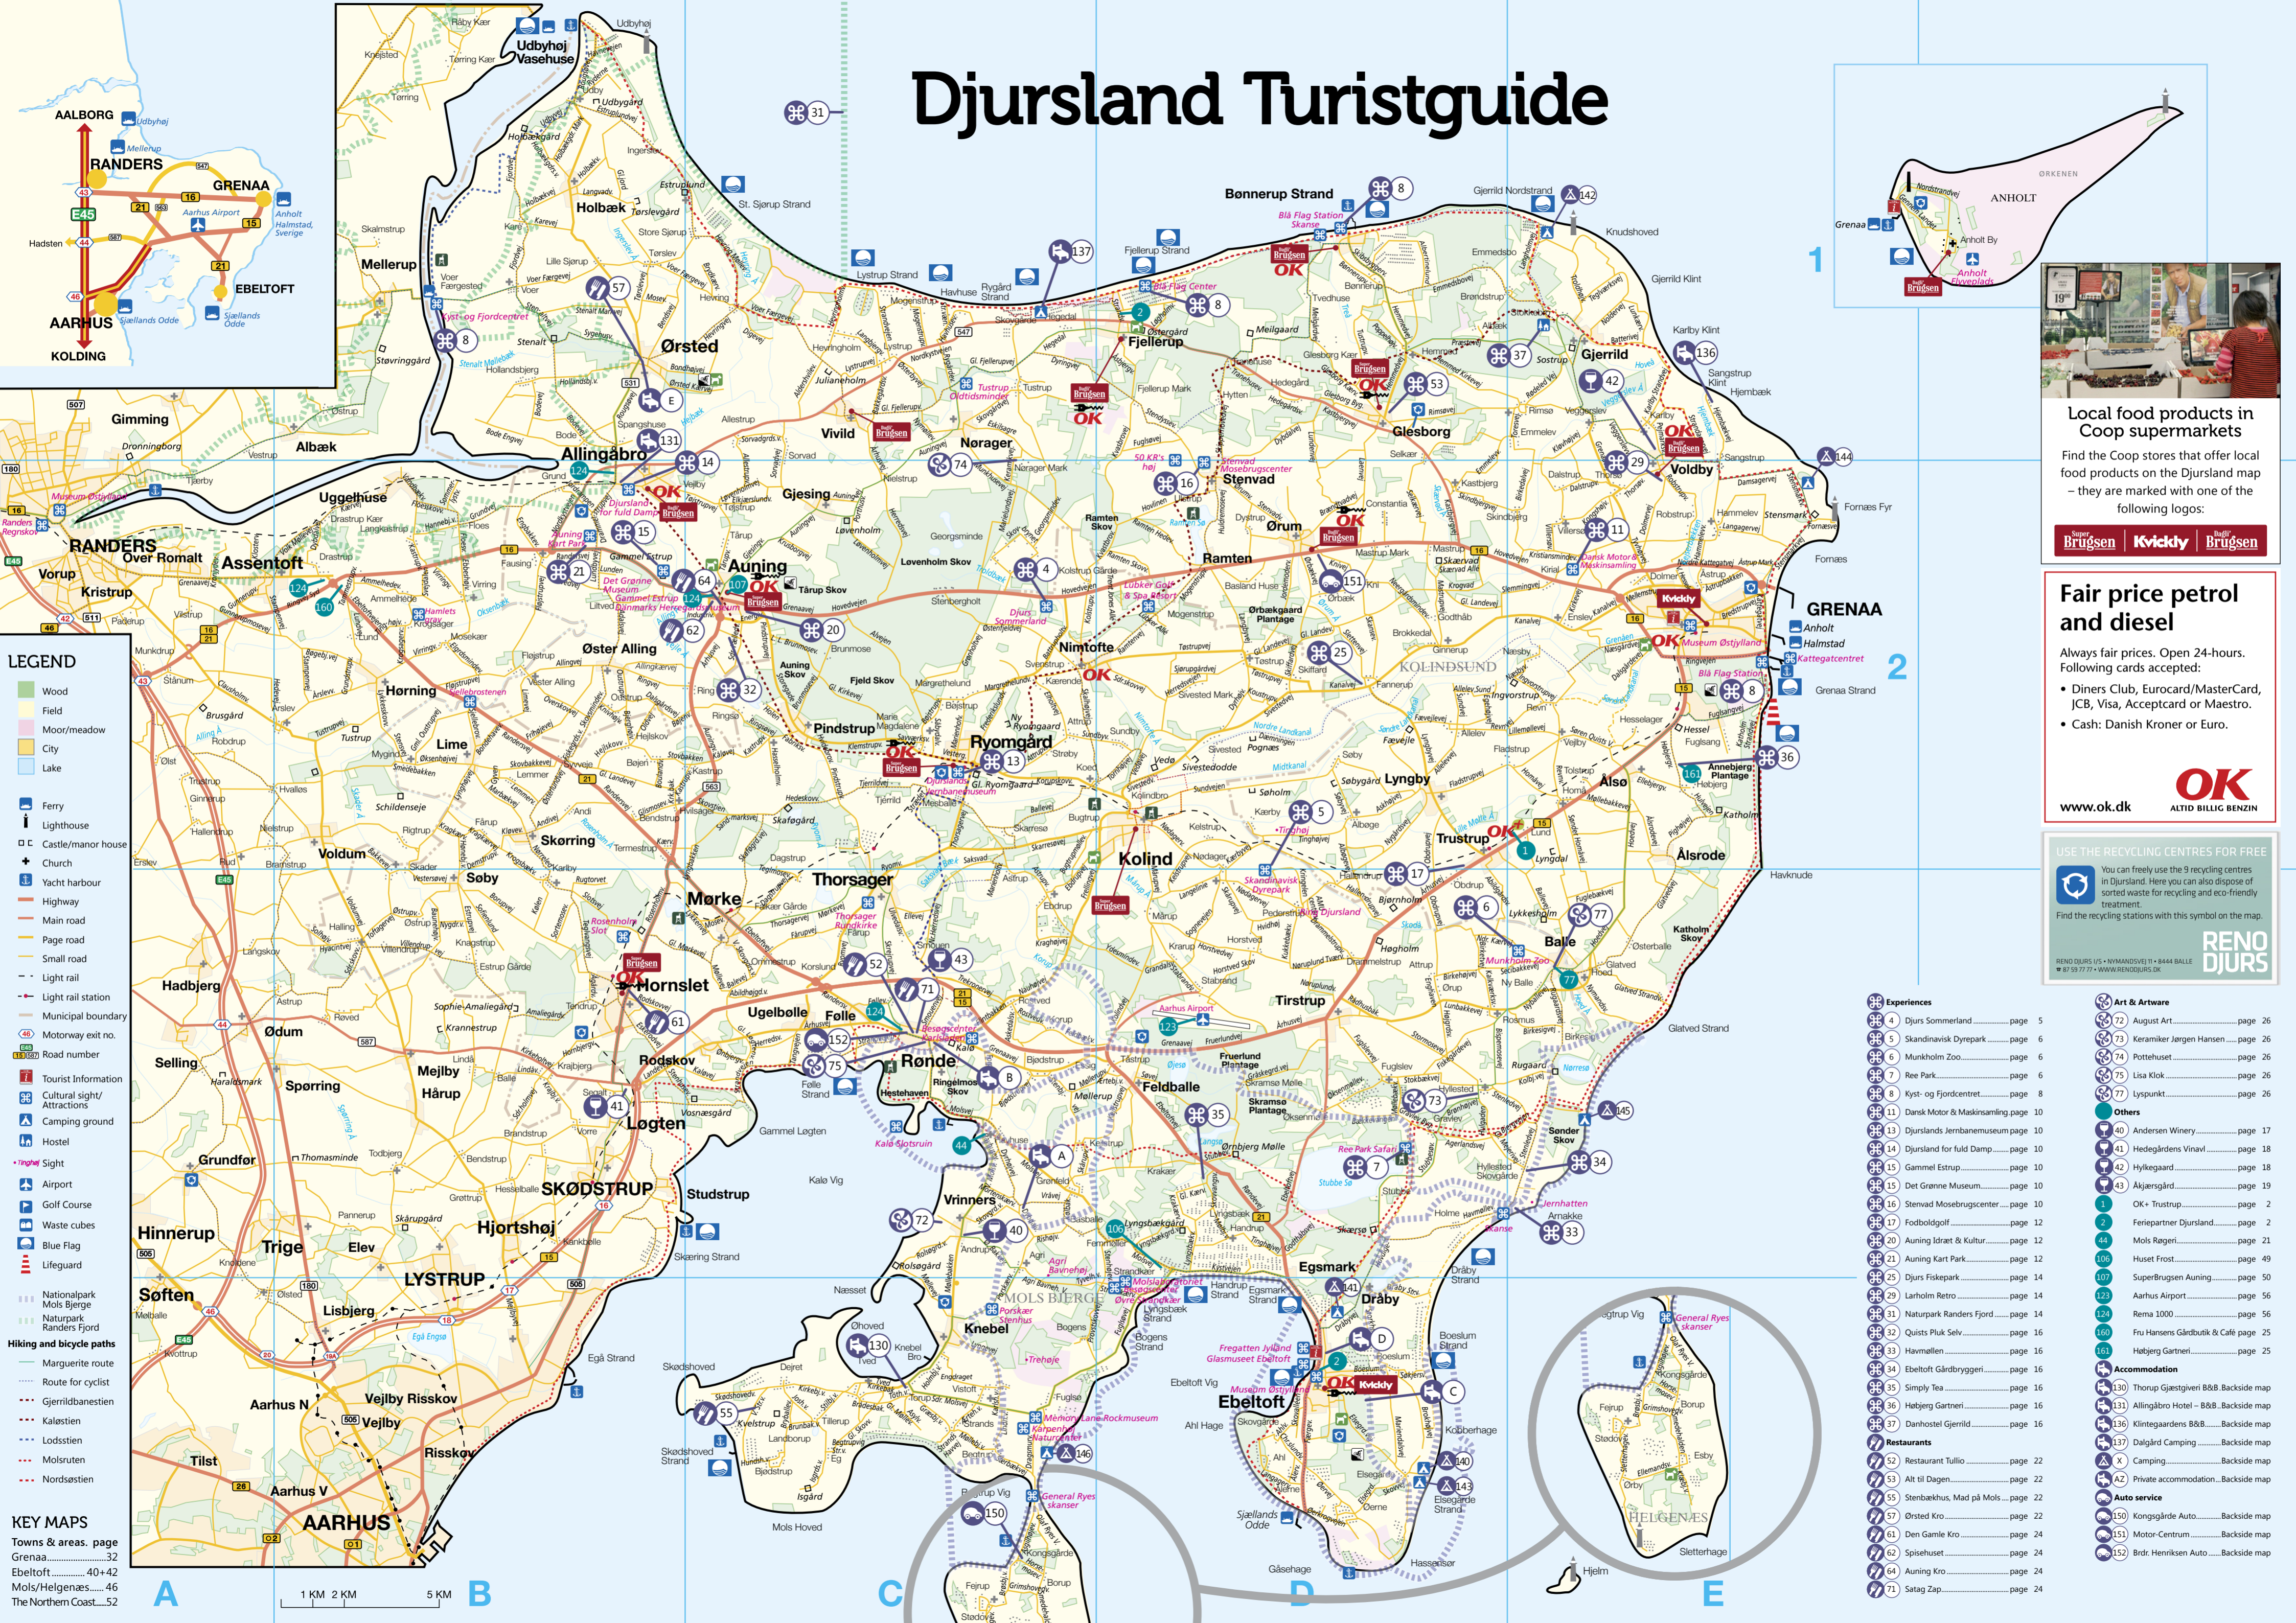

Djursland Turistguide

LEGEND

- Wood
- Field
- Moor/meadow
- City
- Lake
- Ferry
- Lighthouse
- Castle/manor house
- Church
- Yacht harbour
- Highway
- Main road
- Page road
- Small road
- Light rail
- Light rail station
- Municipal boundary
- Motorway exit no.
- Road number
- Tourist Information
- Cultural sight/Attractions
- Camping ground
- Hostel
- Tinghøj Sight
- Airport
- Golf Course
- Waste cubes
- Blue Flag
- Lifeguard
- Nationalpark
- Mols Bjerge
- Naturpark
- Randers Fjord
- Hiking and bicycle paths
- Marguerite route
- Route for cyclist
- Gjerrildbanestien
- Kaløstien
- Lodsstien
- Molsrutten
- Nordsæstien

KEY MAPS

- Towns & areas.....page 32
- Ebeltoft.....40+42
- Mols/Helgenæs.....46
- The Northern Coast.....52

Local food products in Coop supermarkets

Find the Coop stores that offer local food products on the Djursland map – they are marked with one of the following logos:

Fair price petrol and diesel

Always fair prices. Open 24-hours. Following cards accepted:

- Diners Club, Eurocard/MasterCard, JCB, Visa, Acceptcard or Maestro.
- Cash: Danish Kroner or Euro.

USE THE RECYCLING CENTRES FOR FREE